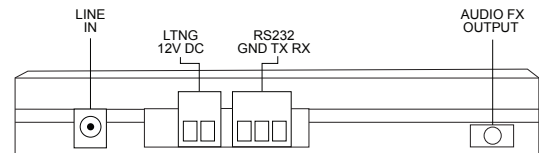

The EPIC MELODY is a state of the art module that can trigger sound effects that synchronizes with the pre-programmed Rain, Summer Forest, Beach Waves, and Thunderstorm.

The EPIC MELODY can either perform in standalone mode, or with a RS232 protocol which can be controlled by a third party control system or by the EPIC's, proprietary wall control touch pad to produce sound effects on demand. RS232 controlled playback of select music tracks.

KEY FEATURES:

- 12VDC power supply
- RS-232 controlled playback of select music tracks
- RGB output for accent lighting
- A 'Lightening Channel" for thunderstorm effects
- 1/8 " Stereo Connector line level output (industry standard connection)
- Speaker level output for driving small speakers
- Standard MicroSD card file storage
- Serial feedback
- Fully controllable with any automation system

BENEFITS:

- Pre-addressed for different varieties of ambiance
  - a) Rain
  - b) Summer Forrest
  - c) Beach Waves
  - d) Thunderstorm
- Built in single channel LED controller for lightning effect to match the thunderstorm soundtrack.
  (For use with Epic Star Panels)
- RS-232 controlled

FRONT

BACK

ORDERING

MODEL

EPIC-Melody

EPIC Melody Controller

CAN BE USED IN CONJUNCTION WITH:

- Advanced RS232 Controller
- WiFi Interface
- IR Receiver
- EPIC Symphony
- Remote Momentary Switch

Epic Sky Technology

A Division of Impact Lighting, Inc.