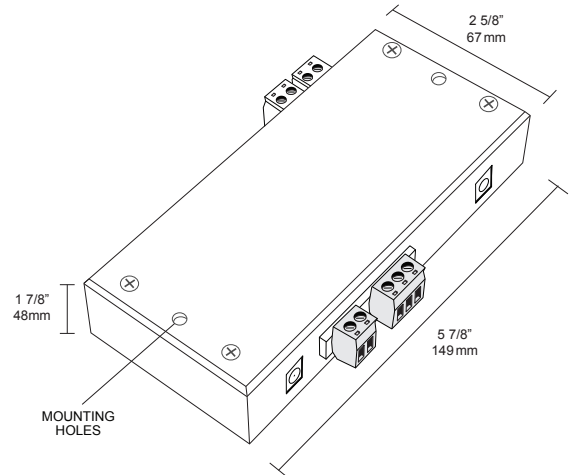

The EPIC MELODY is a state of the art module that can trigger sound effects that synchronizes with the pre-programmed Rain, Summer Forest, Beach Waves, and Thunderstorm.

The EPIC MELODY can either perform in standalone mode, or with a RS232 protocol which can be controlled by a third party control system or by the EPIC's, proprietary wall control touch pad to produce sound effects on demand. RS232 controlled playback of select music tracks.

KEY FEATURES:

- 12VDC power supply
- RS-232 controlled playback of select music tracks
- RGB output for accent lighting
- A 'Lightening Channel" for thunderstorm effects
- 1/8 " Stereo Connector line level output (industry standard connection)
- Speaker level output for driving small speakers
- Standard MicroSD card file storage
- Serial feedback
- Fully controllable with any automation system

BENEFITS:

- Pre-addressed for different varieties of ambiance
  - a) Rain
  - b) Summer Forrest
  - c) Beach Waves
  - d) Thunderstorm
- Built in single channel LED controller for lightning effect to match the thunderstorm soundtrack.
  (For use with Epic Star Panels)
- RS-232 controlled

FRONT

BACK

ORDERING

MODEL

EPIC-Melody

EPIC Melody Controller

CAN BE USED IN CONJUNCTION WITH:

- Advanced RS232 Controller
- WiFi Interface
- IR Receiver
- EPIC Symphony
- Remote Momentary Switch

Epic Sky Technology

A Division of Impact Lighting, Inc.