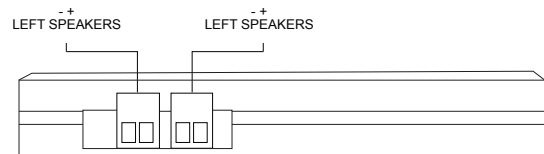

FRONT

BACK

ORDERING

MODEL

EPIC-Melody

EPIC Melody Controller

CAN BE USED IN CONJUNCTION WITH:

- Advanced RS232 Controller
- WiFi Interface
- IR Receiver
- EPIC Symphony
- Remote Momentary Switch