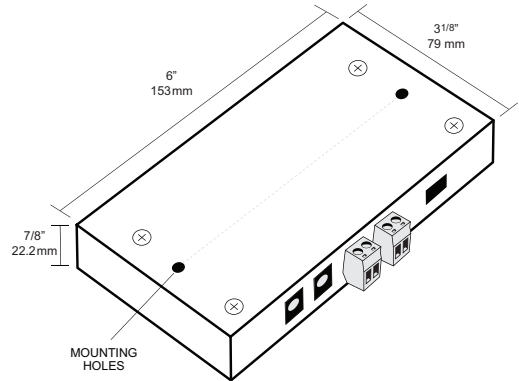

TECHNICAL INFO: