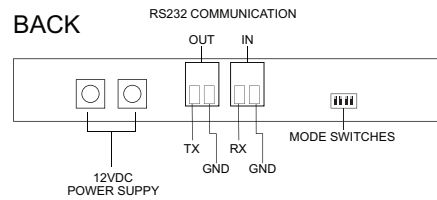

**TECHNICAL INFO:**

**FRONT**

**BACK**

**KEY FEATURES:**

- 12 VDC Power Supply
- 250 Fiber Stars w/ 8ft. long fibers
- Multiple Color Programs
- RS232 Serial Controllable
- Optional IR Control (*Sold Separately*)
- Remote Momentary Switch Ready (*Switch Sold Separately*)
- Stand Alone Mode – Dip Switch Program
- Optional WiFi w/ Phone/Tablet App. Control