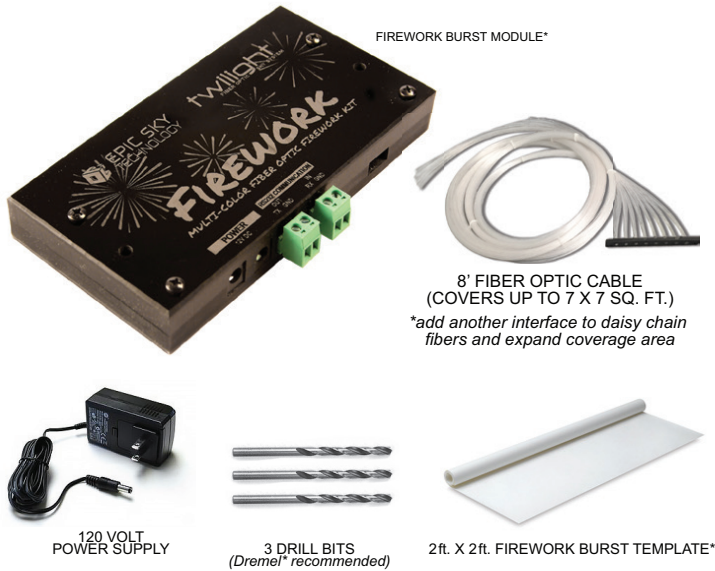

Epic Sky's **TWILIGHT FIREWORK BURST KIT** is our most exciting new kit for visual drama. Featuring a colorful lighting burst effect with random colors. Make every night like the fourth of July!

This kit is designed to be a star kit or a custom effect kit.