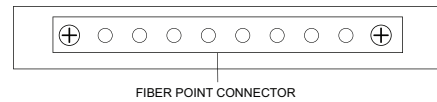

Epic Sky's **TWILIGHT FIREWORK BURST KIT** is our most exciting new kit for visual drama. Featuring a colorful lighting burst effect with random colors. Make every night like the fourth of July!

This kit is designed to be a star kit or a custom effect kit.

TECHNICAL INFO:

FRONT

BACK

KEY FEATURES:

- 12 VDC Power Supply
- 250 Fiber Stars w/ 8ft. long fibers
- Multiple Color Programs
- RS232 Serial Controllable
- Optional IR Control (*Sold Separately*)
- Remote Momentary Switch Ready (*Switch Sold Separately*)
- Stand Alone Mode – Dip Switch Program
- Optional WiFi w/ Phone/Tablet App. Control

BENEFITS:

- Digital Electronics
- Compact Design
- Quiet Operation (*no fan*)
- No Moving Parts!
- Long Life LED's
- Low Wattage

ORDERING

MODEL	ACCESSORIES	STAR BURST	FIREWORK BURST
TL-FBK RGB Star Kit 250 Fiber Stars 8ft. Fiber Cable Multiple Color Programs 12VDC Power Supply 3 Drill Bits (<i>Dremel* recommended</i>)	* • RS232 Controller • WiFi Interface • IR Receiver • Remote Momentary Switch		

Epic Sky Technology

A Division of Impact Lighting, Inc.

2101 West Central Blvd. Orlando, Florida 32805 USA • Phone: 1.800.507.5714 • Email: sales@epicskytech.com

www.epicskytech.com