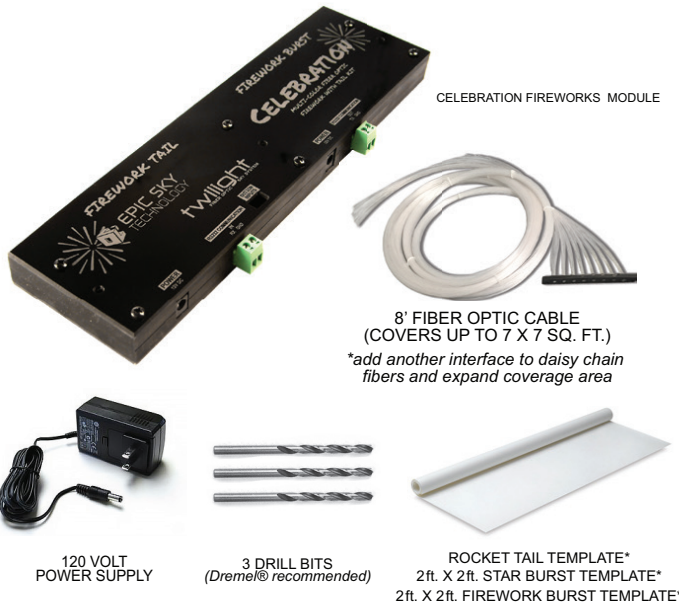

Epic Sky's **TWILIGHT CELEBRATION FIREWORKS KIT** Includes a combination of Epic Sky's innovative technology and imagination to combine **sensational lighting effects all in one kit**. Make every day the fourth of July with this perfect merger of a **multi-color firework burst**, and a **shimmering iridescent rocket tail**.