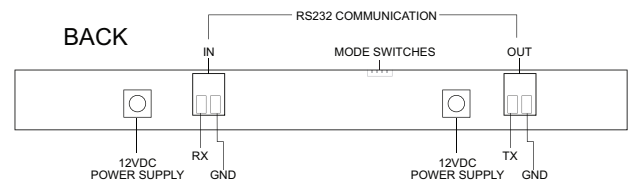

TECHNICAL INFO:

FRONT

BACK

KEY FEATURES:

- 12 VDC Power Supply
- 250 Fiber Stars w/ 8ft. long fibers.
- Multiple Color Programs
- RS232 Serial Controllable
- Optional IR Control (*Sold Separately*)
- Remote Momentary Switch Ready (*Switch Sold Separately*)
- Stand Alone Mode – Dip Switch Program
- RJ45 Connections
- Optional WiFi w/ Phone/Tablet App. Control
- Includes 8ft. Fiber Optics