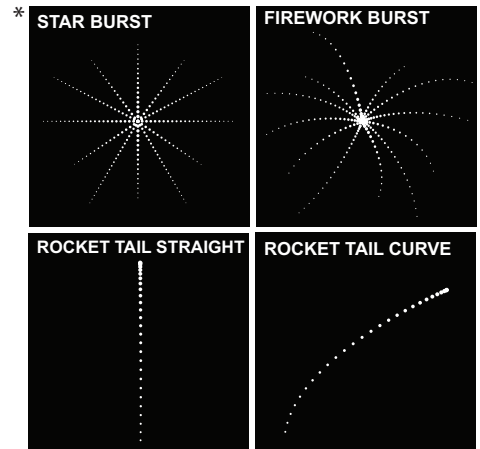

ACCESSORIES

- WiFi Interface
- IR Receiver
- Remote Momentary Switch

V. 62016 | Copyright © 2016, Impact Lighting Inc. All Rights Reserved

Epic Sky Technology

A Division of Impact Lighting, Inc.

2101 West Central Blvd. Orlando, Florida 32805 USA • Phone: 1.800.507.5714 • Email: sales@epicskytech.com

www.epicskytech.com