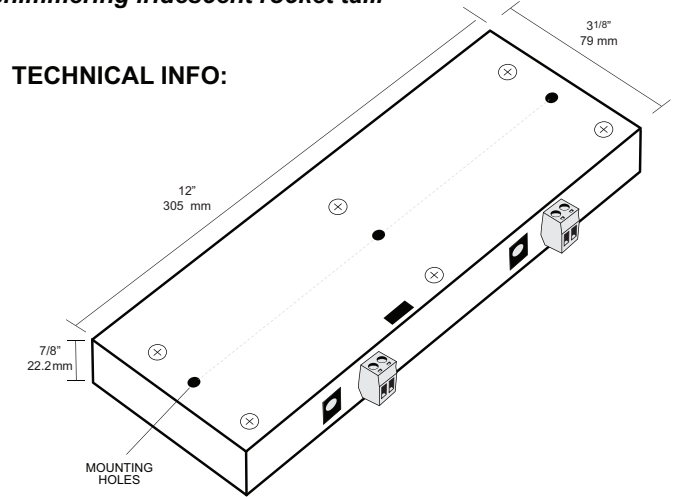

TECHNICAL INFO: