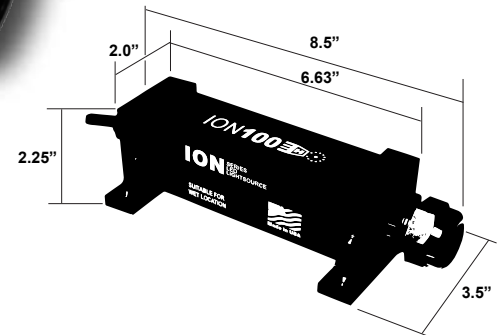

# ION-100

OUTDOOR LED ILLUMINATOR

ION-100

Outdoor Fiber Optic LED Light Source / 10W RGB+W LED / DMX & Manual Control

**AWARD WINNING LED TECHNOLOGY**

*Unparalleled light density, control and quality.*

## ION-100

Outdoor rated RGB+W LED Light Source for Fiber Optic Lighting. The ION 100 is ideal for fiber optic lighted waterfalls and lighted water features. With a powerful RGB+W LED the ION100 works with industry standard 12VAC PX-100 and PX-300 transformers for easy installation and hook up.

## The **ION-100**

Outdoor rated RGB+W LED Light Source for Fiber Optic Lighting. The ION 100 is ideal for fiber optic lighted waterfalls, lighted water features and fiber optic star floors. With a powerful RGB+W LED the ION100 works with industry standard 12VAC PX-100 and PX-300 transformers for easy installation and hook up. Red, Green, Blue and White LED chipset for full 16.4m color and stunning white light. Indoor or outdoor installation.